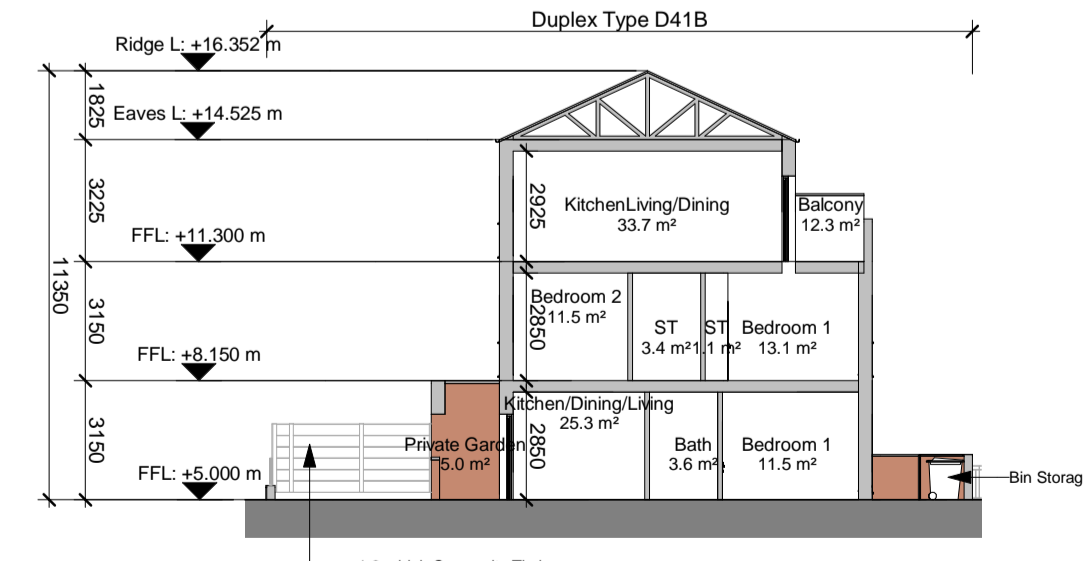

9 Duplex Block W Section
1 : 200

WILSON ARCHITECTURE
OMM | W

St. Patrick's Place, Wellington Road, Cork +353 (0)21 4555255 info@wilsonarchitecture.ie
34 Pembroke Road, Dublin 4 +353 (0)1 4601866 www.wilsonarchitecture.ie

REV.	DATE	DESCRIPTION	DRWN	CHKD	APPRD
P01	06.06.22	Issue for SHD Stage 3 Submission	LC	MT	PCM