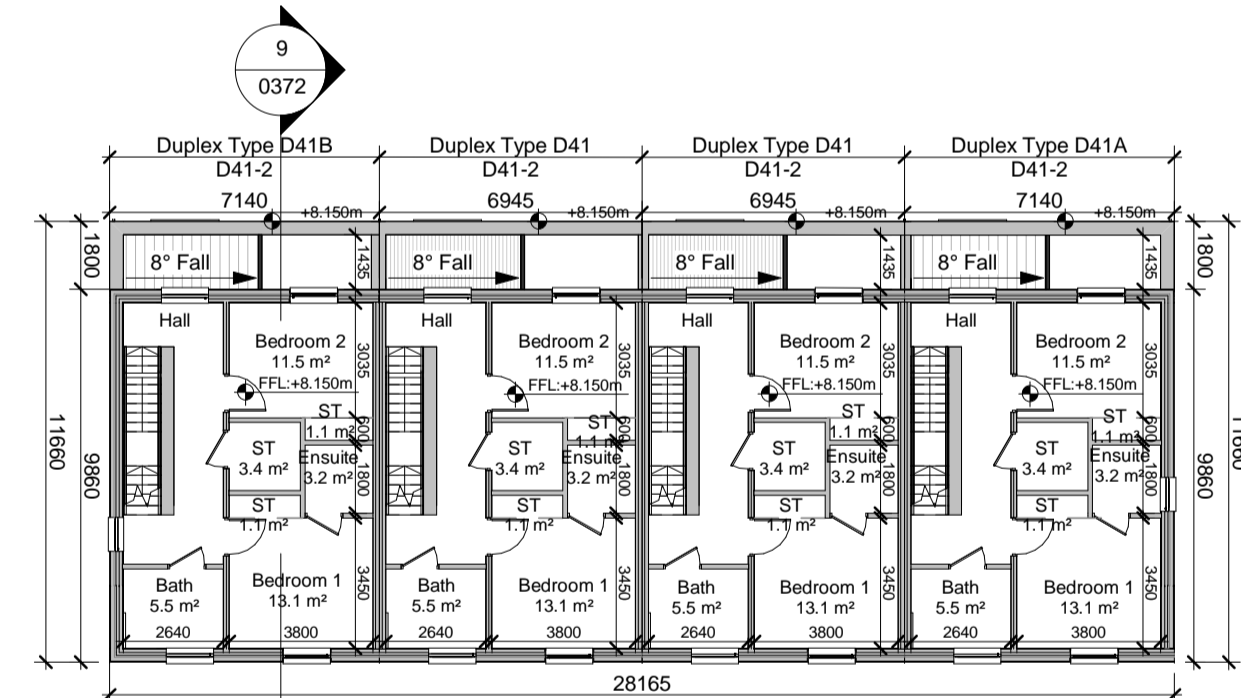

2 Duplex Block W First Floor Plan
1 : 200