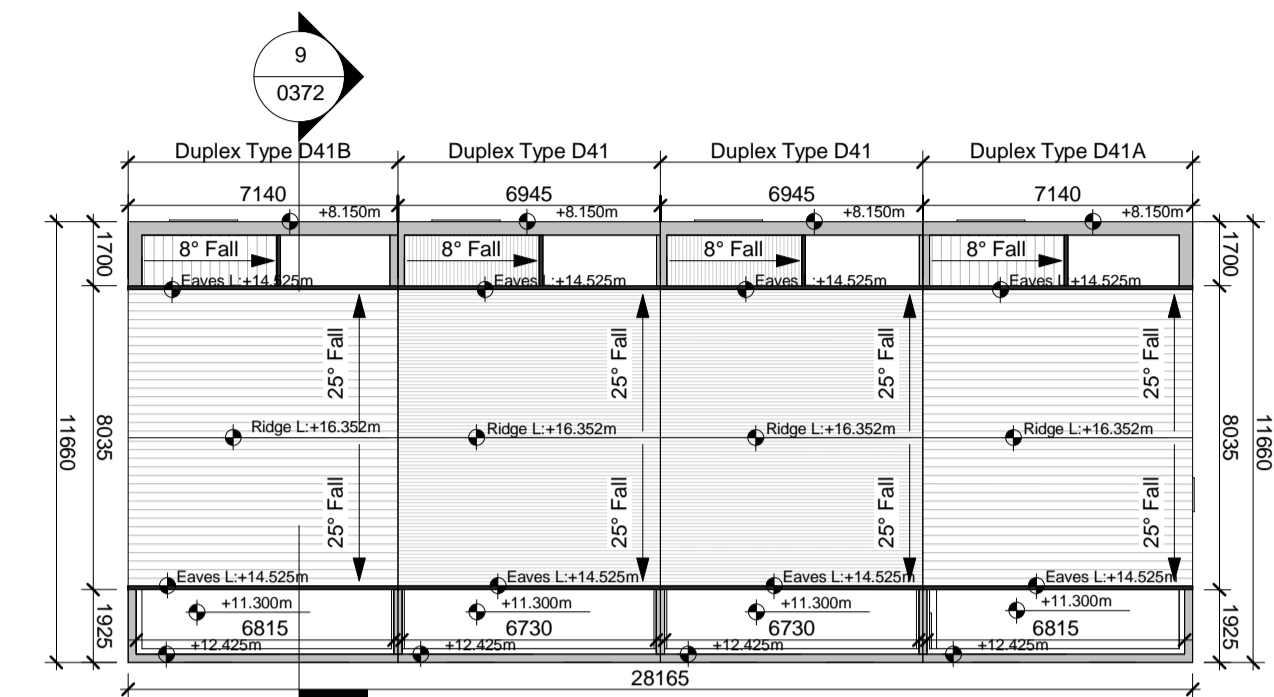

4 Duplex Block W Roof Plan
1 : 200