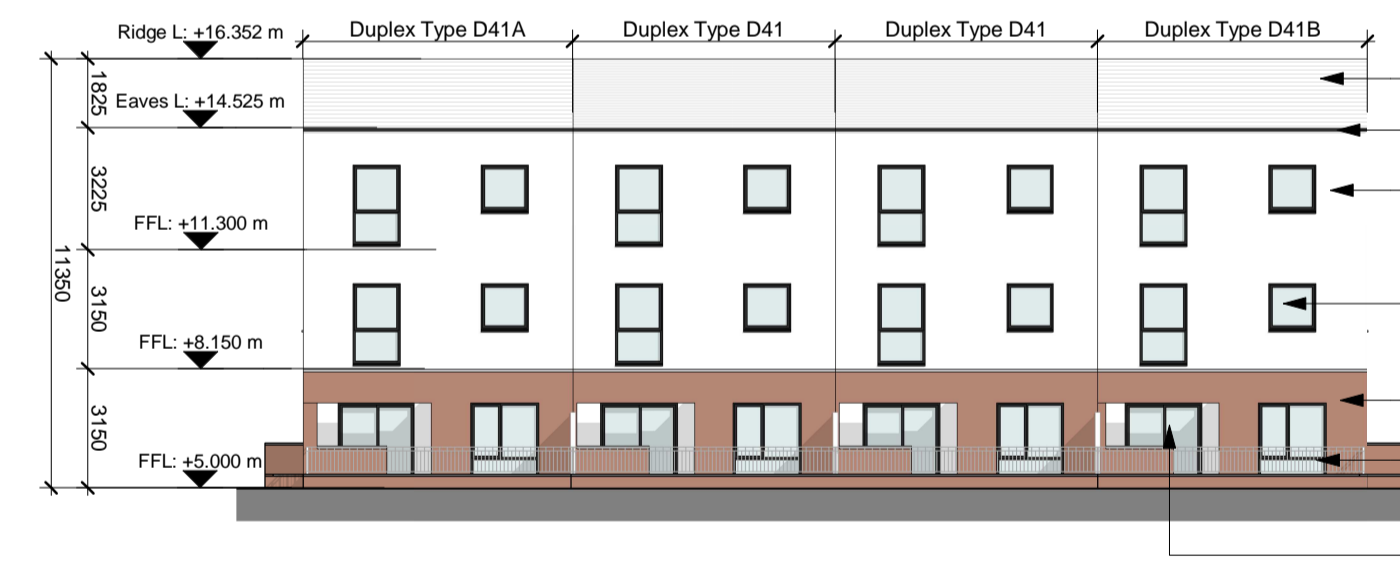

7 Duplex Block W East (Rear) Elevation
1 : 200