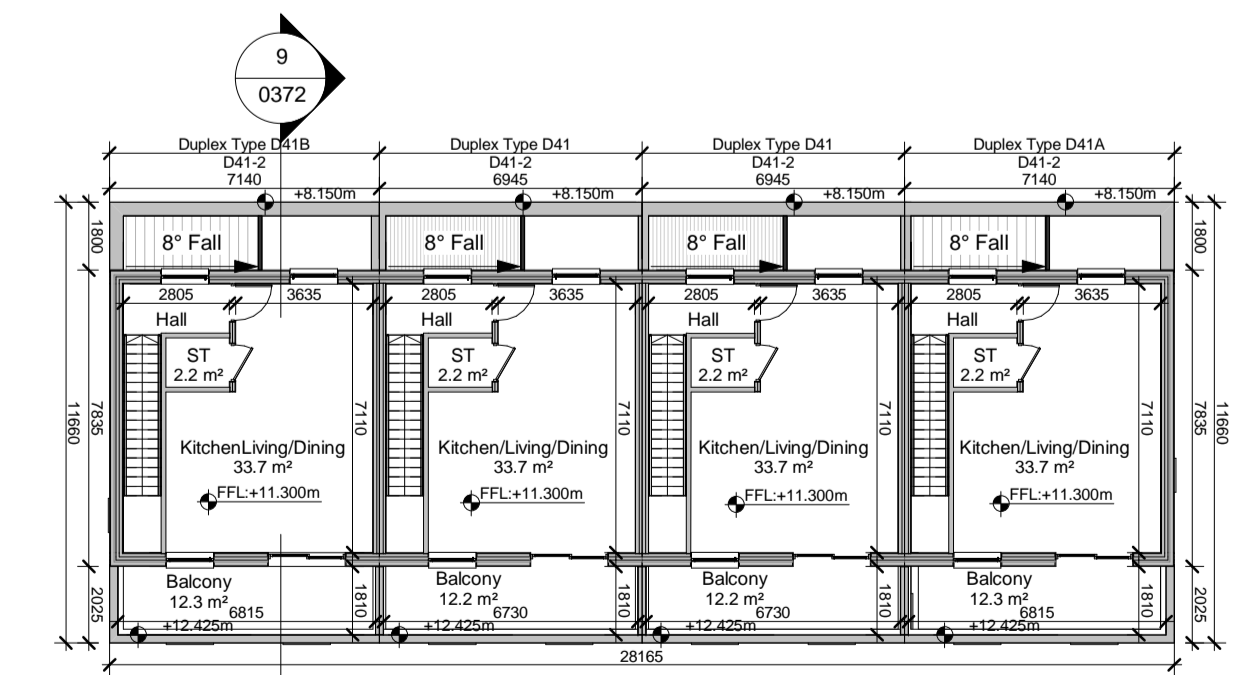

3 Duplex Block W Second Floor Plan
1 : 200