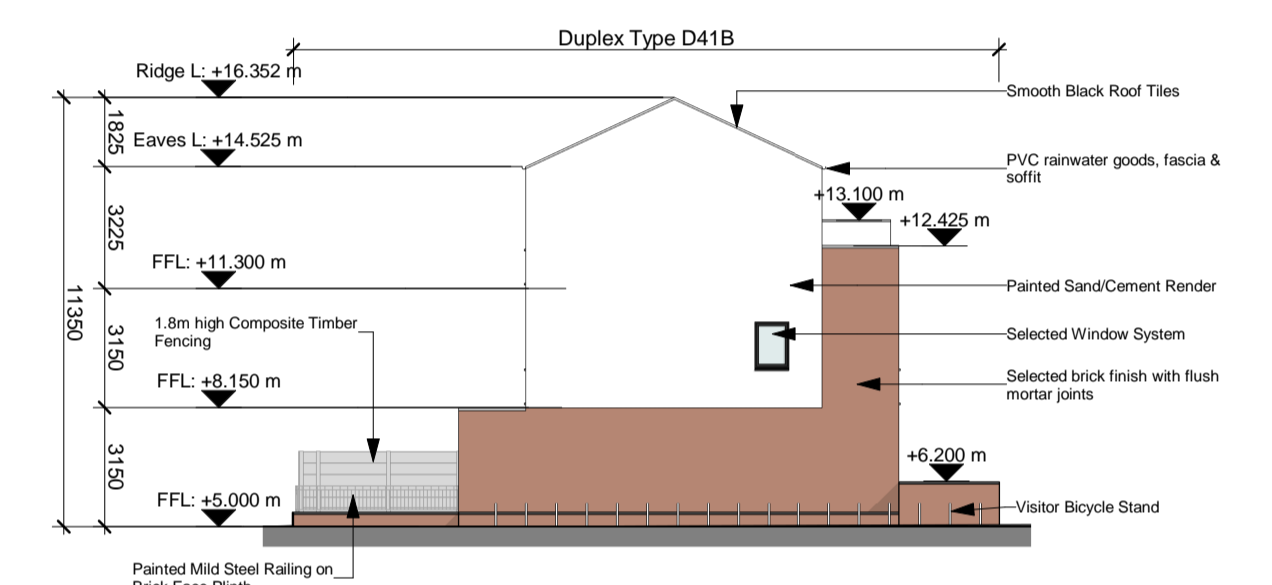

6 Duplex Block W North (Side) Elevation
1 : 200