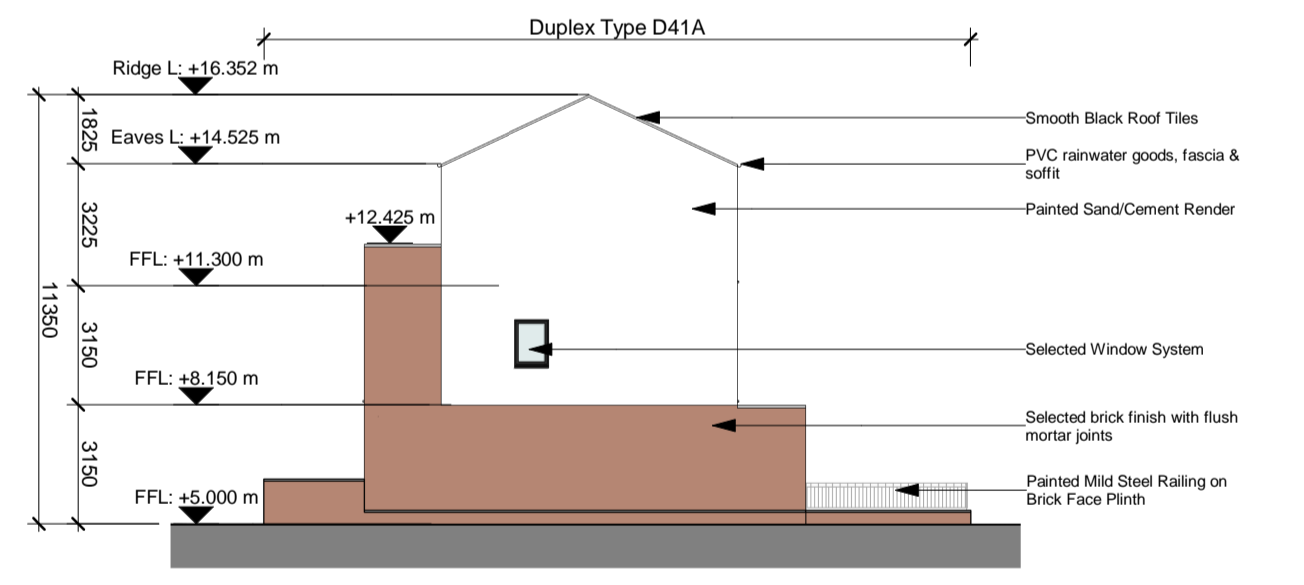

8 Duplex Block W South (Side) Elevation
1 : 200