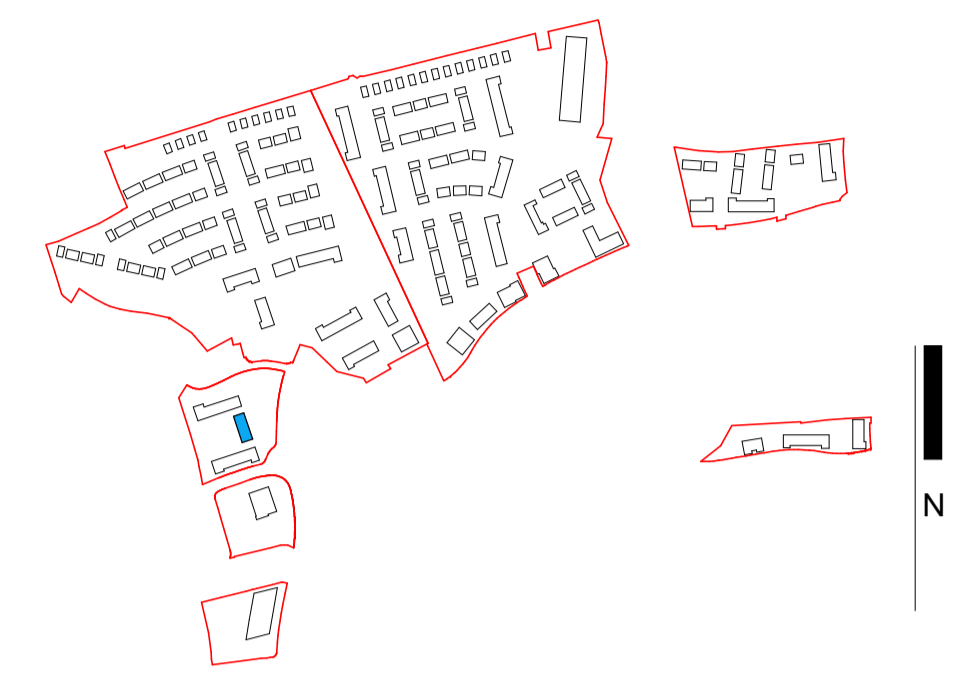

10 Key Plan
1 : 8000