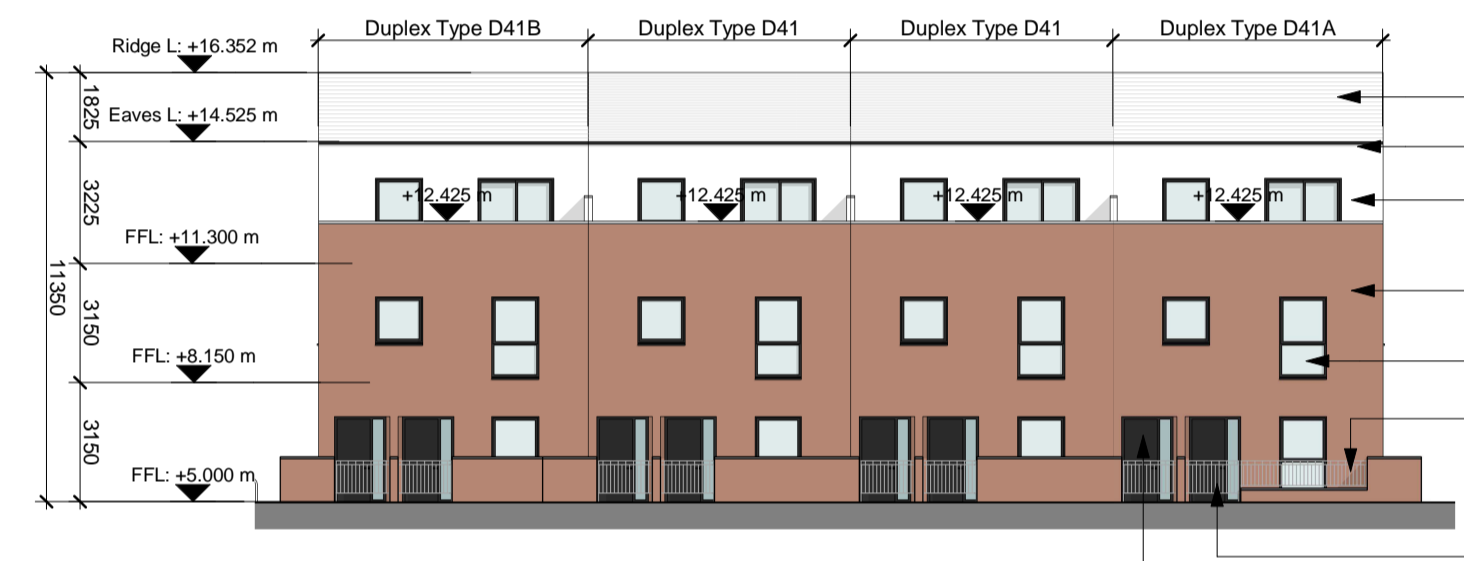

5 Duplex Block W West (Front) Elevation
1 : 200