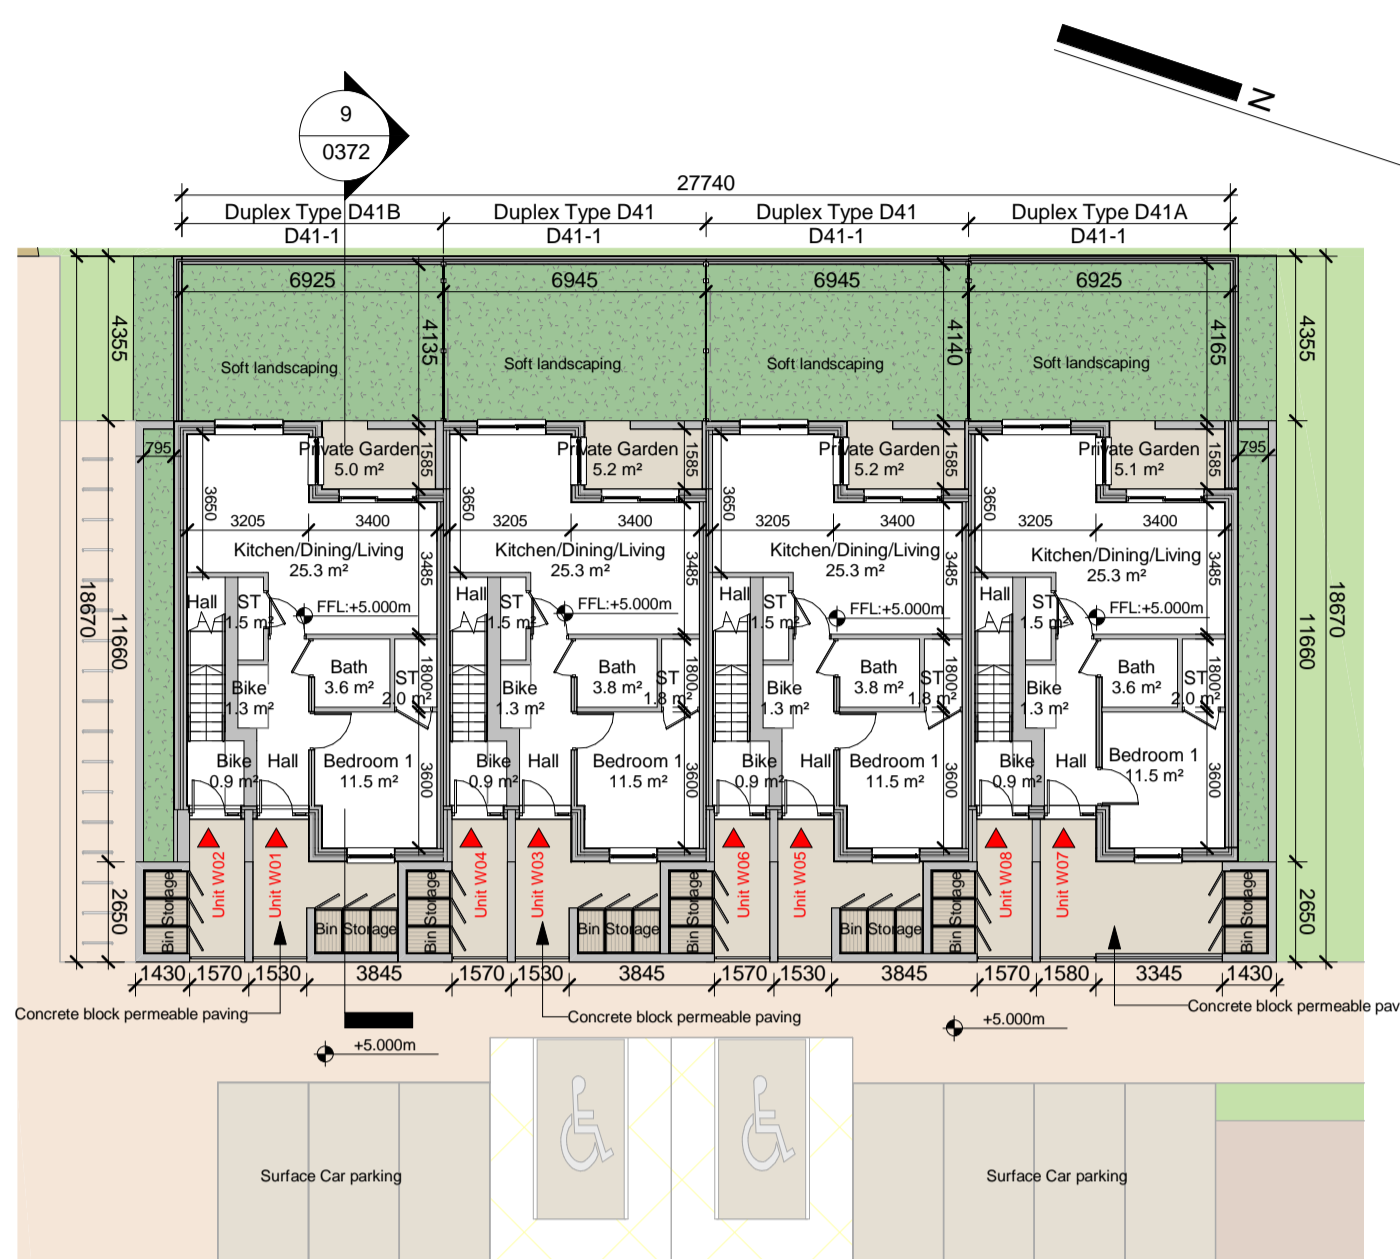

Duplex Block W
8 Units

NOTE: - DO NOT SCALE. USE FIGURED DIMENSIONS ONLY.
- THIS DRAWING IS TO BE READ IN CONJUNCTION WITH ALL RELEVANT SPECIFICATIONS AND DRAWINGS.
- ALL DIMENSIONS TO BE CHECKED ON SITE.
- IN THE EVENT OF ANY DISCREPANCIES BETWEEN DRAWINGS THE CONTRACTOR IS TO INFORM THE ARCHITECT IMMEDIATELY.

REV.	DATE	DESCRIPTION	DRWN	CHKD	APPRD
P01	06.06.22	Issue for SHD Stage 3 Submission	LC	MT	PCM

1 Duplex Block W Ground Floor Plan
1 : 200